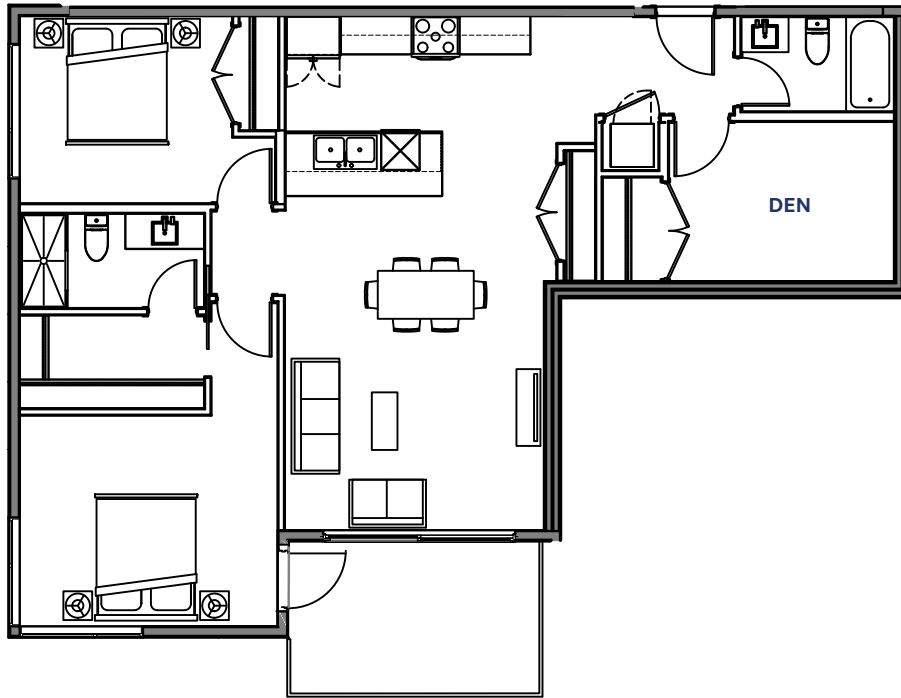

**Suite 201**

2 Bedroom + Den

Interior: 1,123 Sq. Ft.

Exterior: 109 Sq. Ft

**Level 2**

**River Road**

**223 Street**

In the interest of continuing product improvement, the developer reserves the right to change features and specifications without notice.  
Actual dimensions and floorplans may vary slightly.