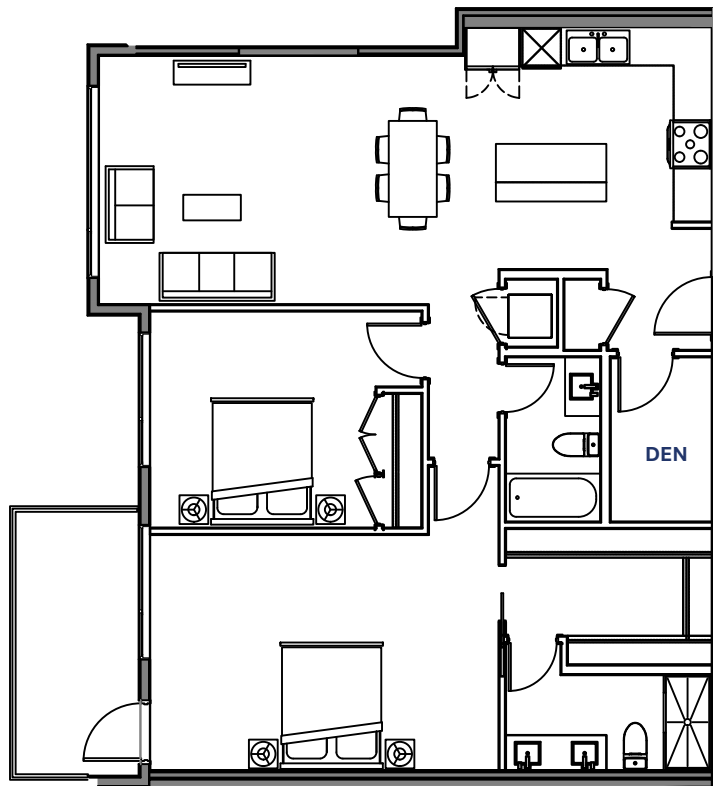

PORTAL

Suite 302 & 402

2 Bedroom + Den

Interior 1,212 Sq. Ft.

Exterior: 94 Sq. Ft.

Level 3 & 4

River Road

223 Street