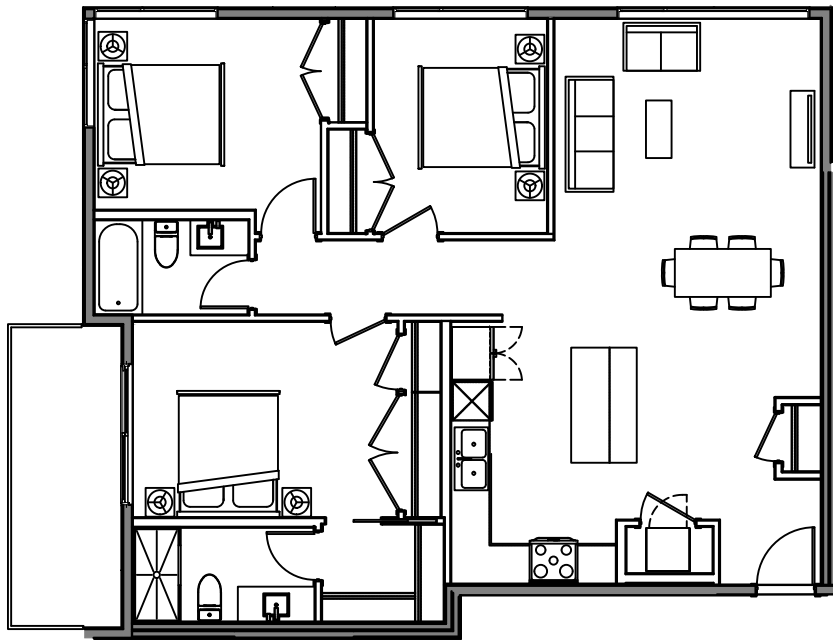

Suite 303 & 403

3 Bedroom

Interior: 1,188 Sq. Ft.

Exterior: 97 Sq. Ft.

Level 3 & 4

223 Street

River Road

In the interest of continuing product improvement, the developer reserves the right to change features and specifications without notice.
Actual dimensions and floorplans may vary slightly.