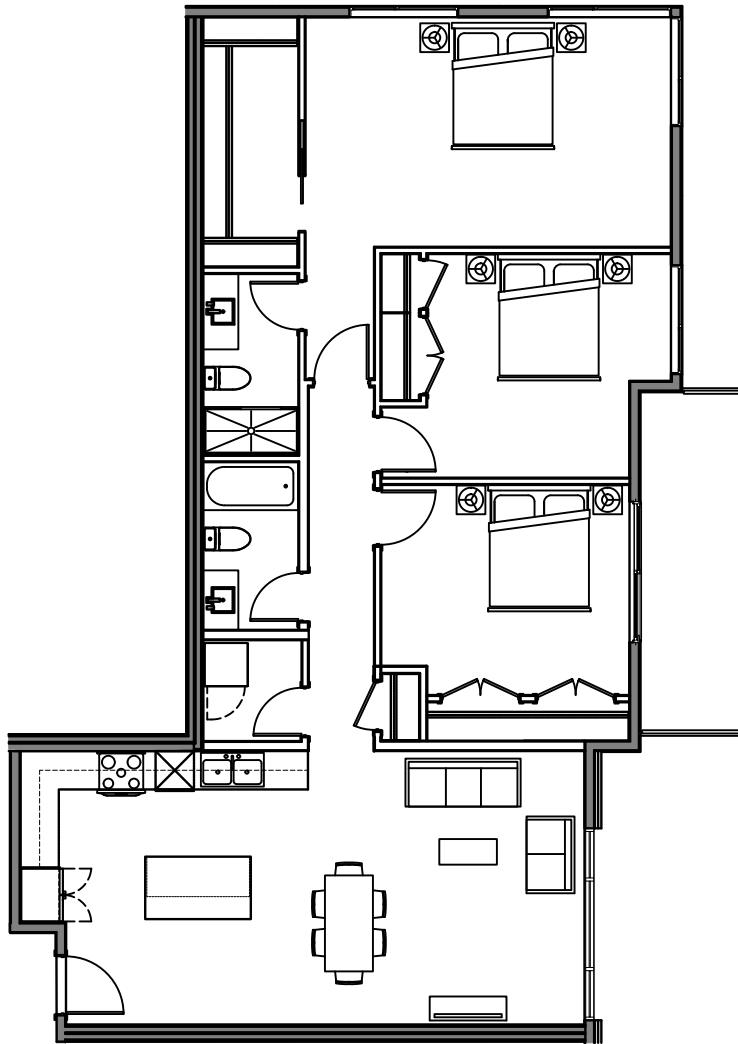

Suite 305 & 405
3 Bedroom
Interior: 1,377 Sq. Ft.
Exterior: 99 Sq. Ft.

Level 3 & 4

223 Street
N
River Road

In the interest of continuing product improvement, the developer reserves the right to change features and specifications without notice.
Actual dimensions and floorplans may vary slightly.