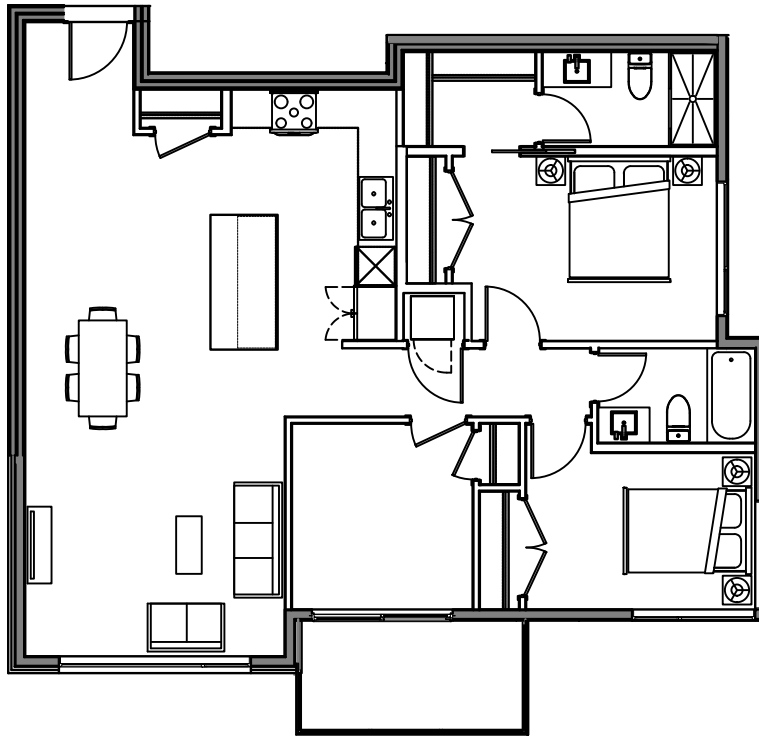

Suite 307 & 407
3 Bedroom
Interior: 1,160 Sq. Ft.
Exterior: 80 Sq. ft.

Level 3 & 4

223 Street
N
River Road

In the interest of continuing product improvement, the developer reserves the right to change features and specifications without notice.
Actual dimensions and floorplans may vary slightly.