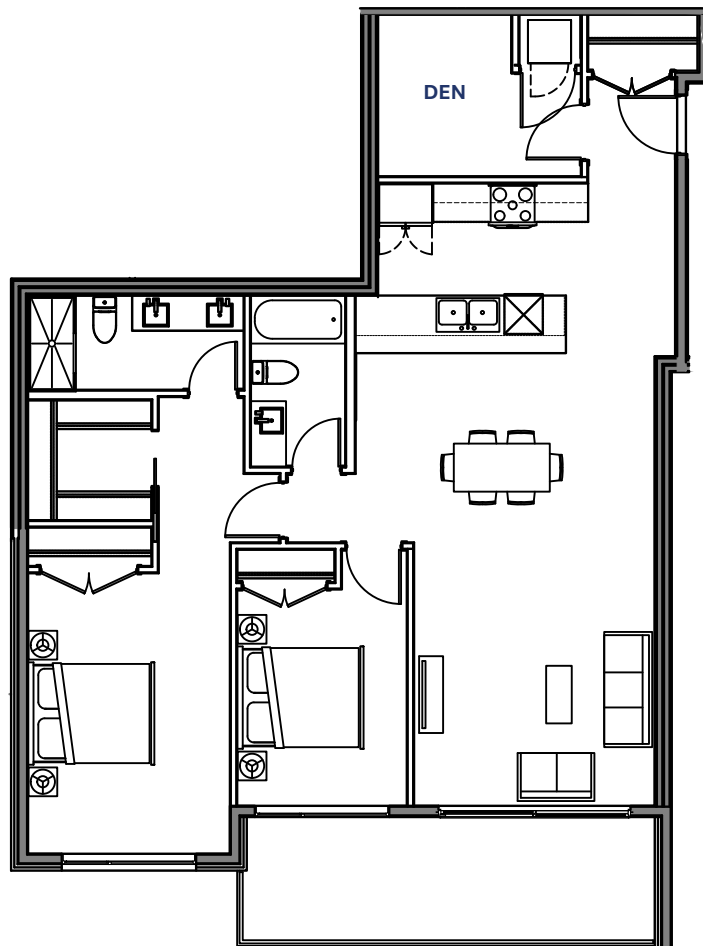

Suite 308 & 408
2 Bedroom + Den
Interior: 1,198 Sq. Ft.
Exterior: 137 Sq. Ft.

Level 3 & 4

223 Street
N
River Road

In the interest of continuing product improvement, the developer reserves the right to change features and specifications without notice.
Actual dimensions and floorplans may vary slightly.