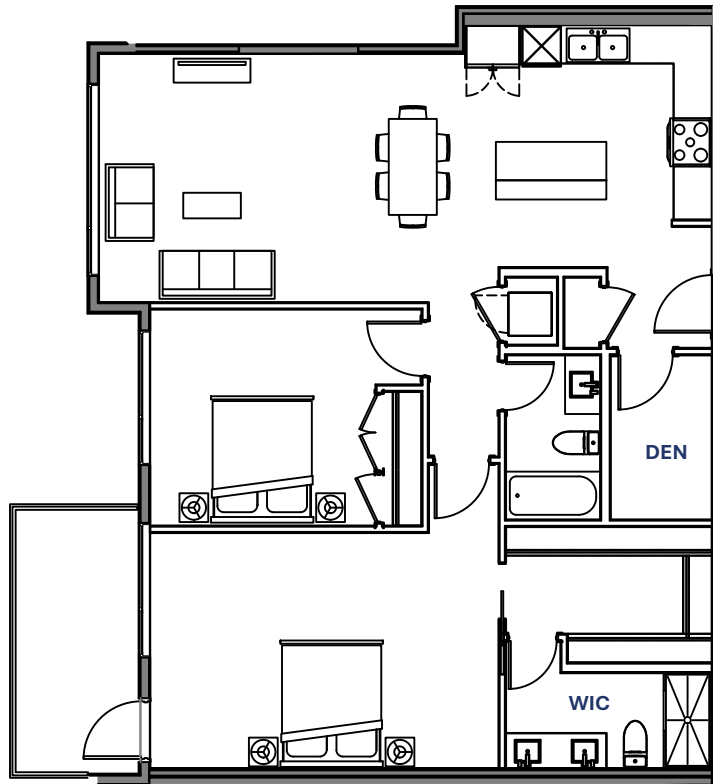

Suite 202

2 Bedroom + Den

Interior: 1,212 Sq. Ft.

Exterior: 94 Sq. Ft

223 Street

Level 2

River Road

In the interest of continuing product improvement, the developer reserves the right to change features and specifications without notice. Actual dimensions and floorplans may vary slightly.