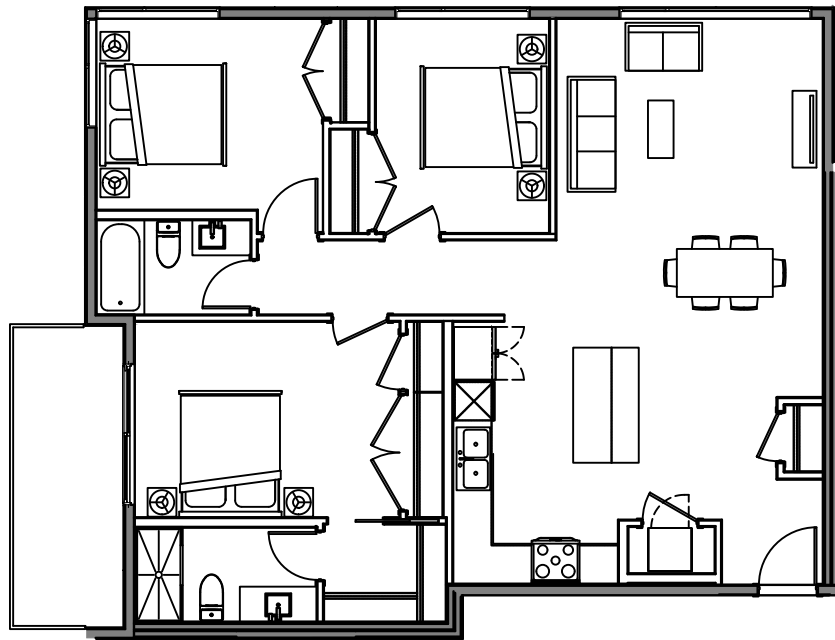

Suite 203

3 Bedroom

Interior: 1,188 Sq. Ft.

Exterior: 97 Sq. Ft.

Level 2

River Road