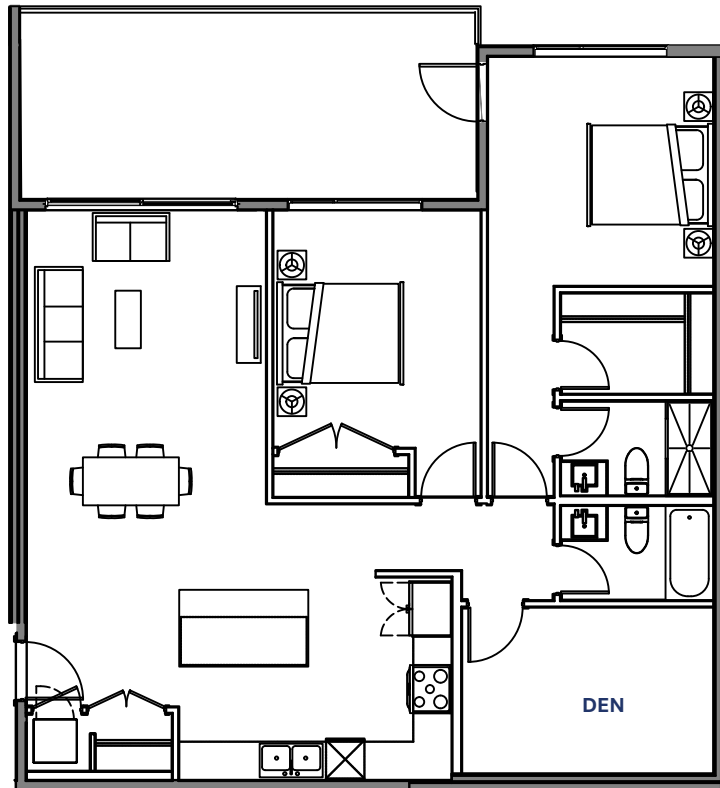

**Suite 204**

2 Bedroom + Den  
Interior: 1,216 Sq. Ft.  
Exterior: 236 Sq. Ft.

**Level 2**

**River Road**