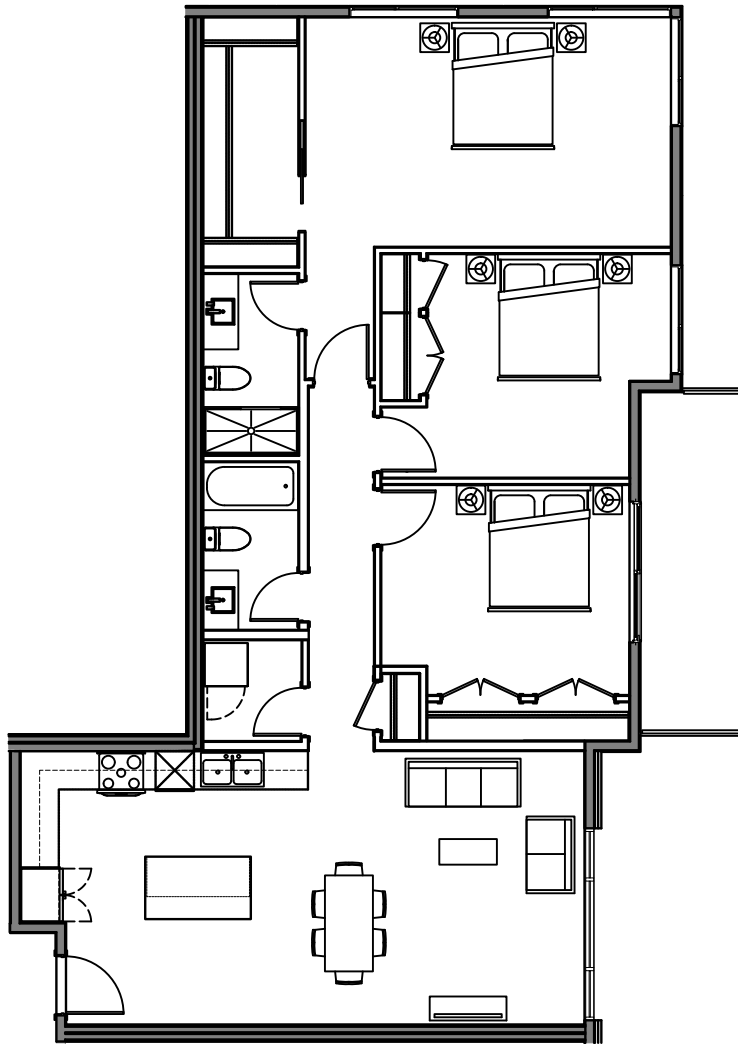

Suite 205

3 Bedroom

Interior: 1,377 Sq. Ft.

Exterior: 99 Sq. Ft.

Level 2

River Road