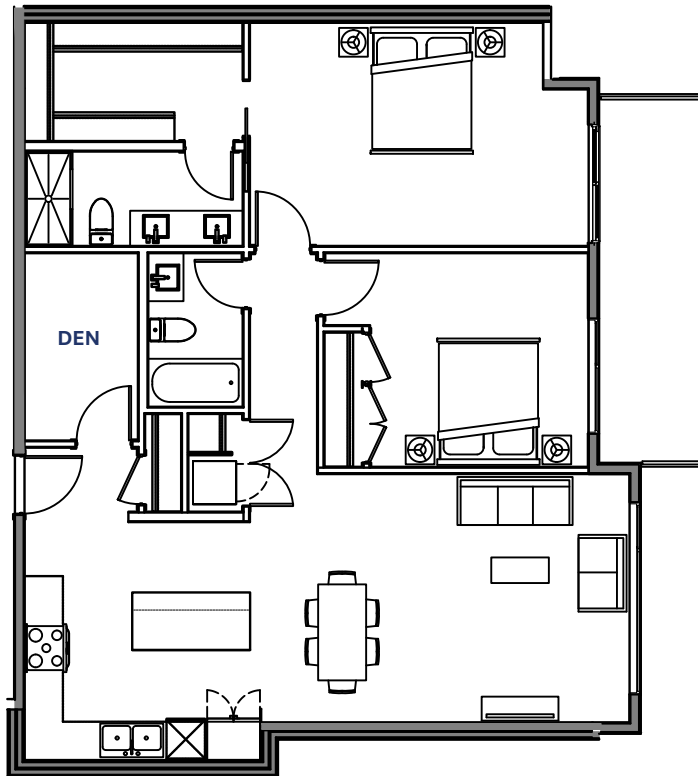

**Suite 206**

2 Bedroom + Den

Interior: 1,175 Sq. Ft.

Exterior: 106 Sq. Ft.

**Level 2**

**River Road**

223 Street