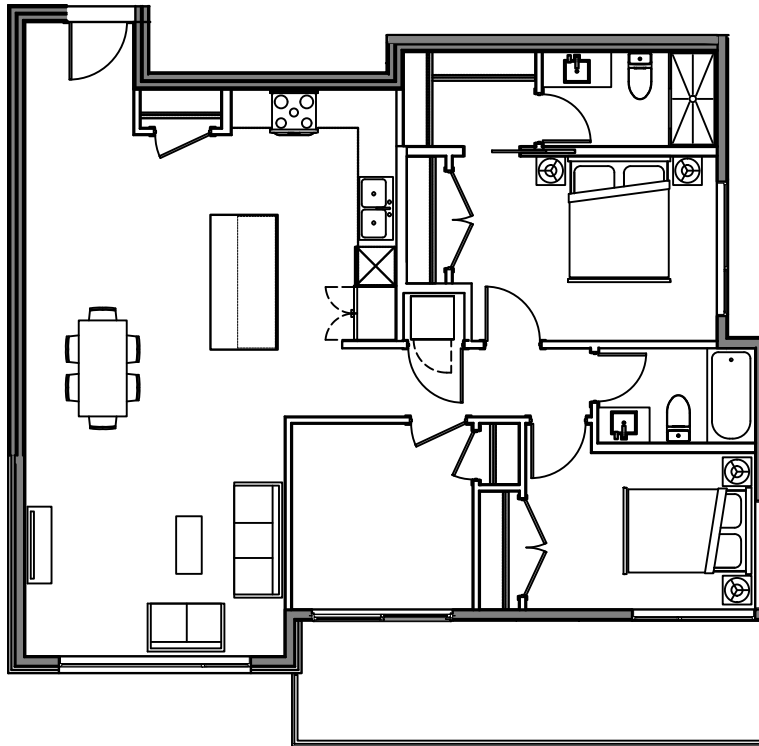

Suite 207

3 Bedroom

Interior: 1,160 Sq. Ft.

Exterior: 158 Sq. Ft.

Level 2

River Road

223 Street

In the interest of continuing product improvement, the developer reserves the right to change features and specifications without notice.
Actual dimensions and floorplans may vary slightly.