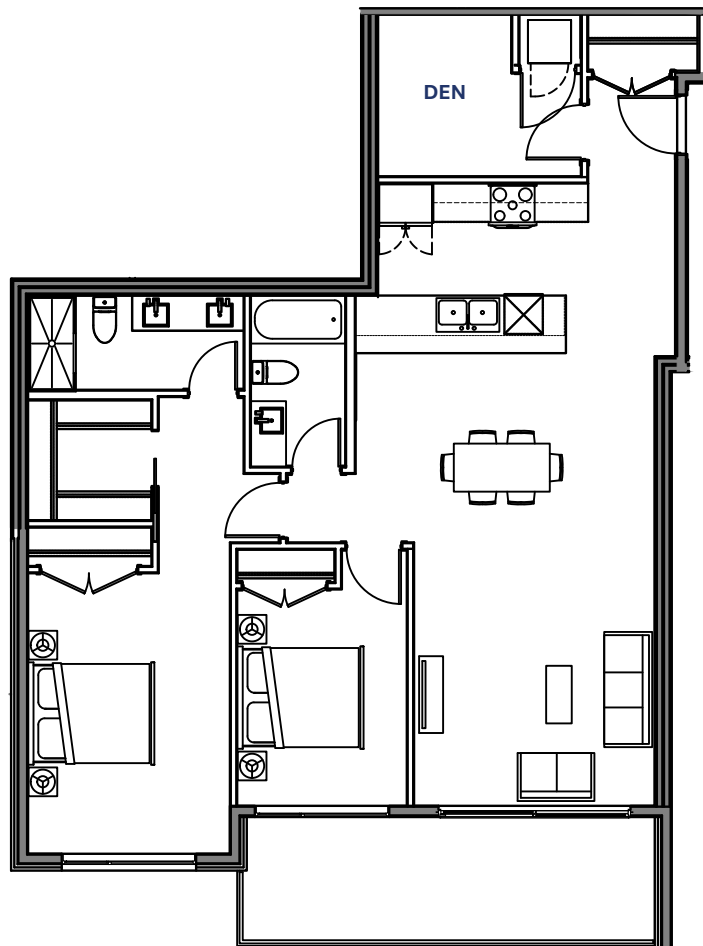

Suite 208

2 Bedroom + Den
Interior: 1,198 Sq. Ft.
Exterior: 137 Sq. Ft.

Level 2

River Road

In the interest of continuing product improvement, the developer reserves the right to change features and specifications without notice. Actual dimensions and floorplans may vary slightly.