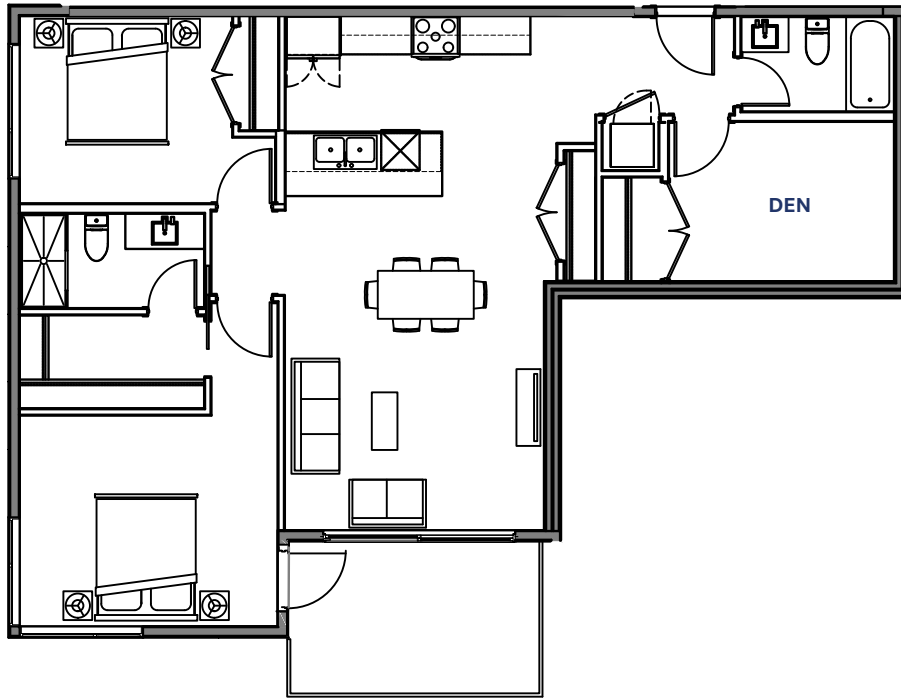

PORTAL

Suite 301 & 401

2 Bedroom + Den

Interior: 1,123 Sq. Ft.

Exterior: 109 Sq. Ft.

Level 3 & 4

River Road

223 Street