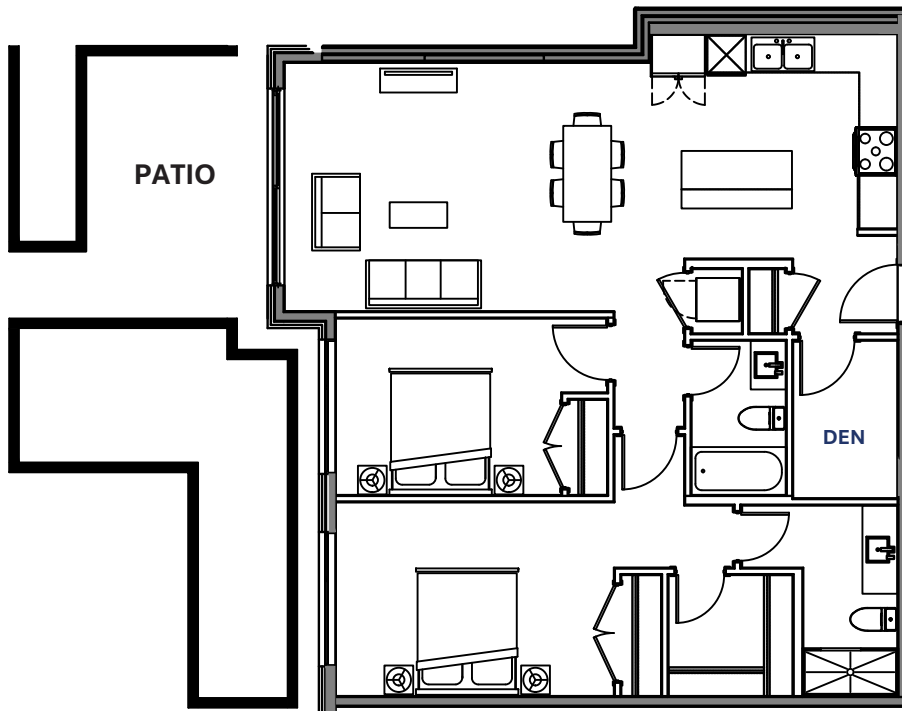

**Suite 101**

2 Bedroom + Den

Interior: 1,181 Sq. Ft.

Exterior: 130 Sq. Ft.

**Level 1**

223 Street  
N  
River Road

In the interest of continuing product improvement, the developer reserves the right to change features and specifications without notice. Actual dimensions and floorplans may vary slightly.