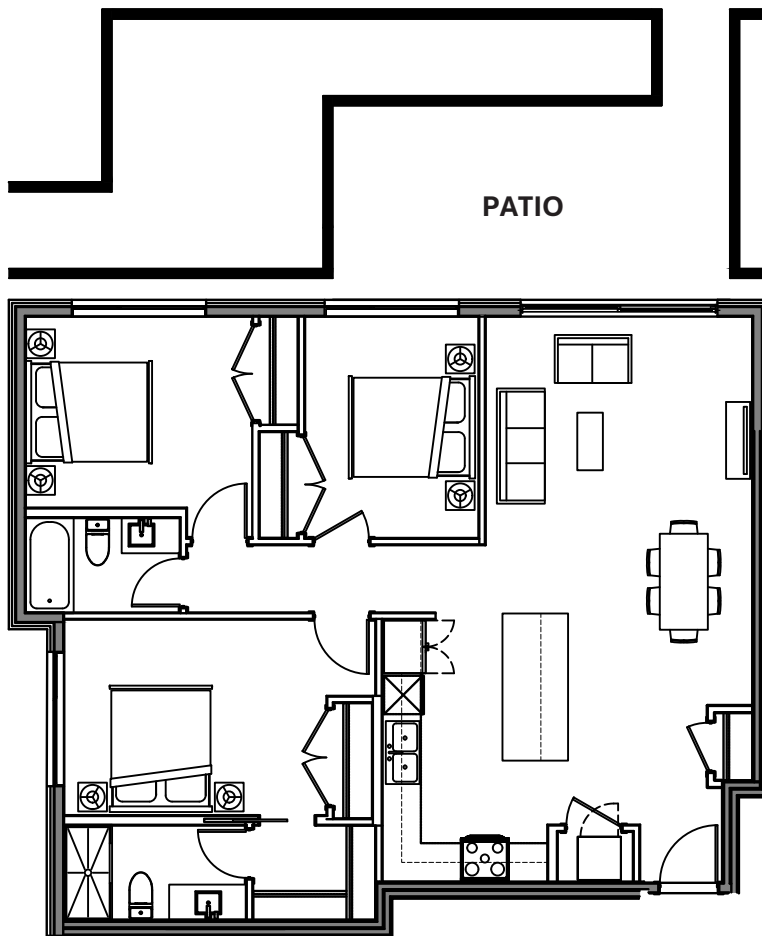

Suite 102

3 Bedroom

Interior: 1,180 Sq. Ft.

Exterior: 200 Sq. Ft

Level 1

223 Street
N
River Road

In the interest of continuing product improvement, the developer reserves the right to change features and specifications without notice. Actual dimensions and floorplans may vary slightly.