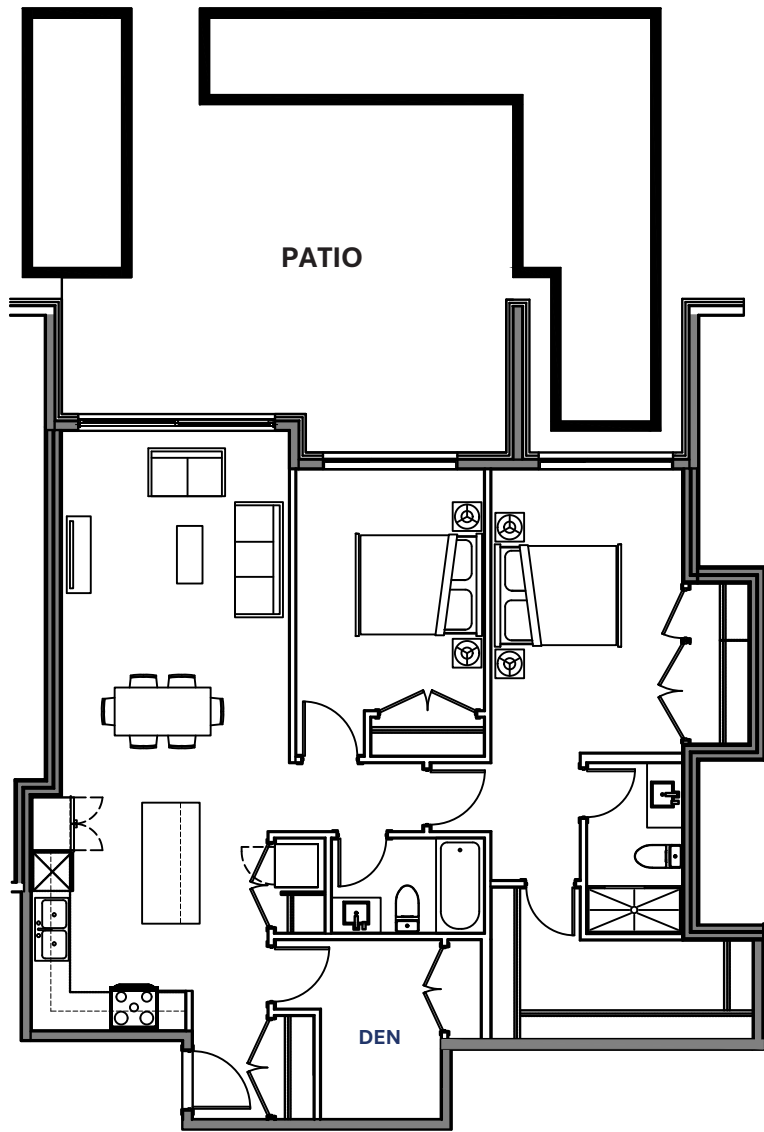

Suite 103

2 Bedroom + Den

Interior: 1,162 Sq. Ft.

Exterior: 260 Sq. Ft.

Level 1

223 Street

River Road