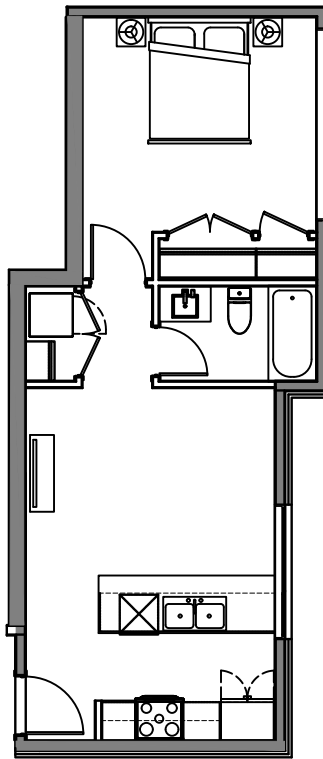

Suite 104
1 Bedroom
Interior: 540 Sq. Ft.

Level 1

River Road

223 Street