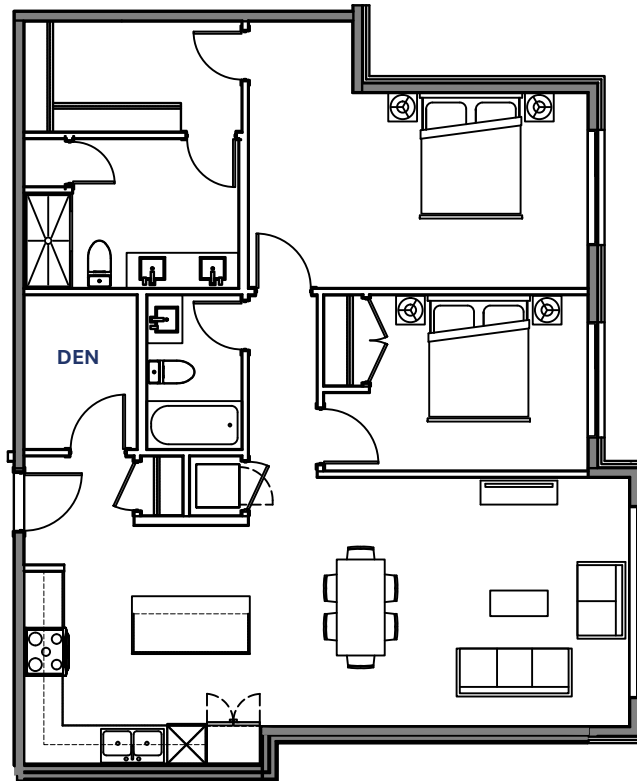

Suite 105

2 Bedroom + Den

Interior: 1,144 Sq. Ft.

Level 1

River Road

223 Street

In the interest of continuing product improvement, the developer reserves the right to change features and specifications without notice. Actual dimensions and floorplans may vary slightly.