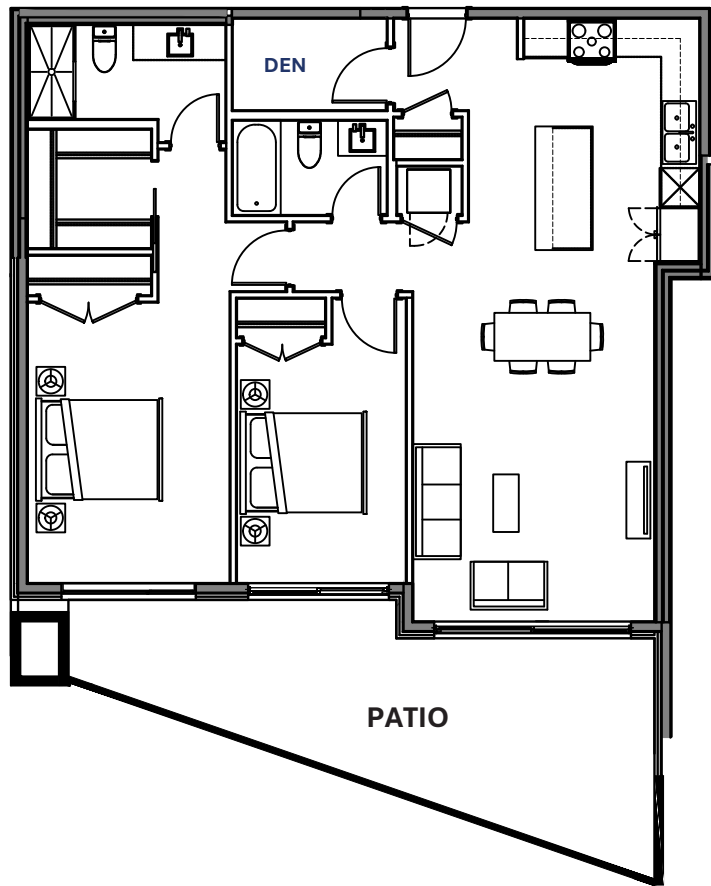

Suite 107

2 Bedroom + Den
Interior: 1,072 Sq. Ft.
Exterior: 250 Sq. Ft.

Level 1

223 Street
N
River Road

In the interest of continuing product improvement, the developer reserves the right to change features and specifications without notice. Actual dimensions and floorplans may vary slightly.