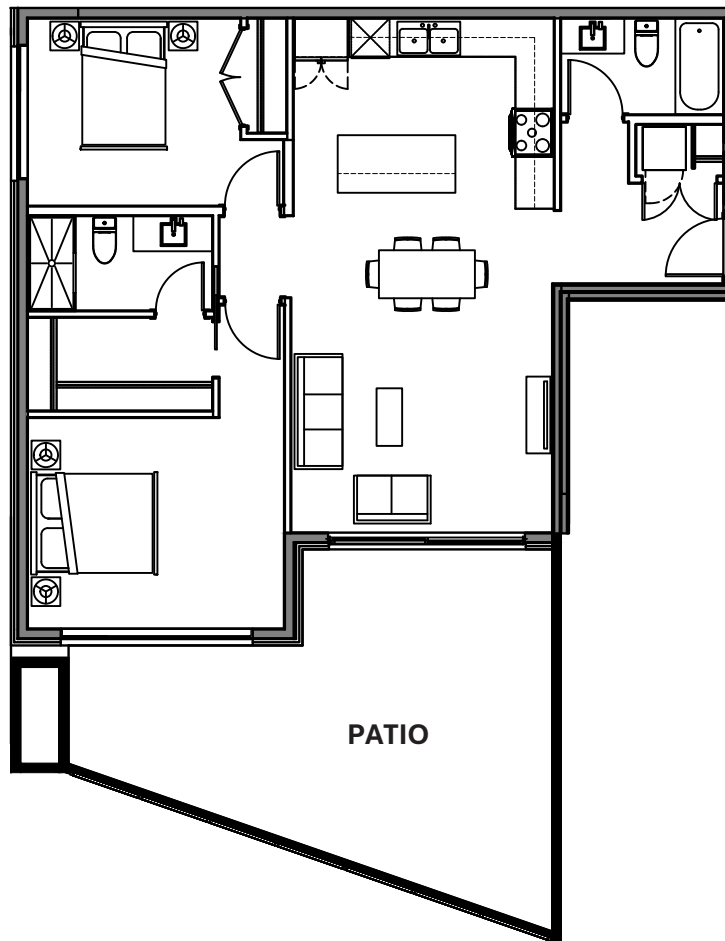

Suite 108

2 Bedroom

Interior: 982 Sq. Ft.

Exterior: 320 Sq. Ft.

Level 1

River Road

223 Street