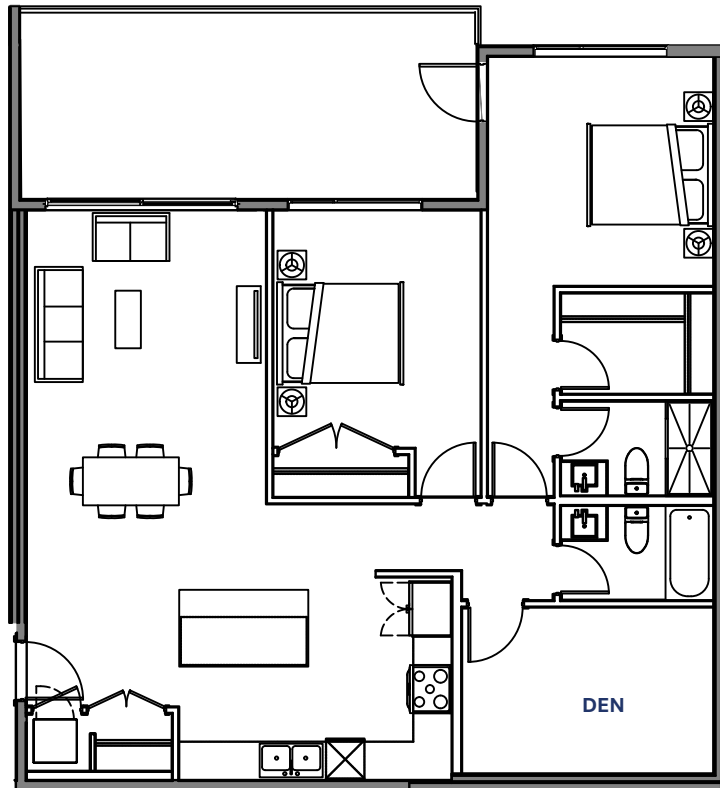

PORTAL

Suite 304 & 404
2 Bedroom + Den
Interior: 1,212 Sq. Ft.
Exterior: 94 Sq. Ft.

Level 3 & 4

223 Street
N
River Road