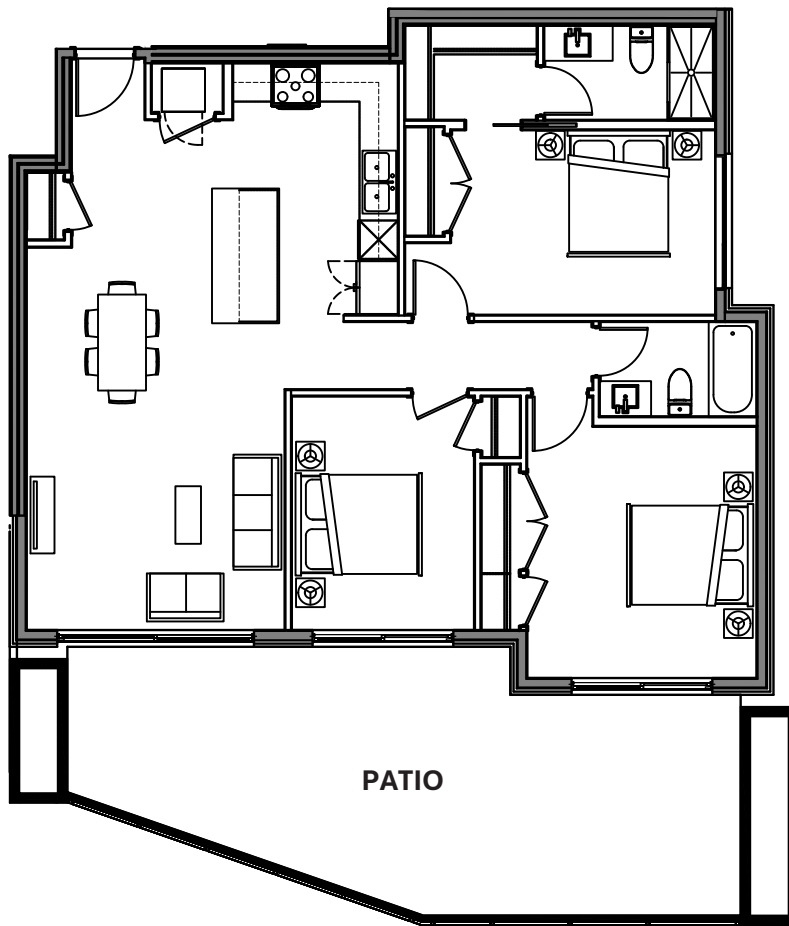

Suite 106

3 Bedroom

Interior: 1,214 Sq. Ft.

Exterior: 400 Sq.Ft.

Level 1

223 Street

River Road

In the interest of continuing product improvement, the developer reserves the right to change features and specifications without notice.
Actual dimensions and floorplans may vary slightly.